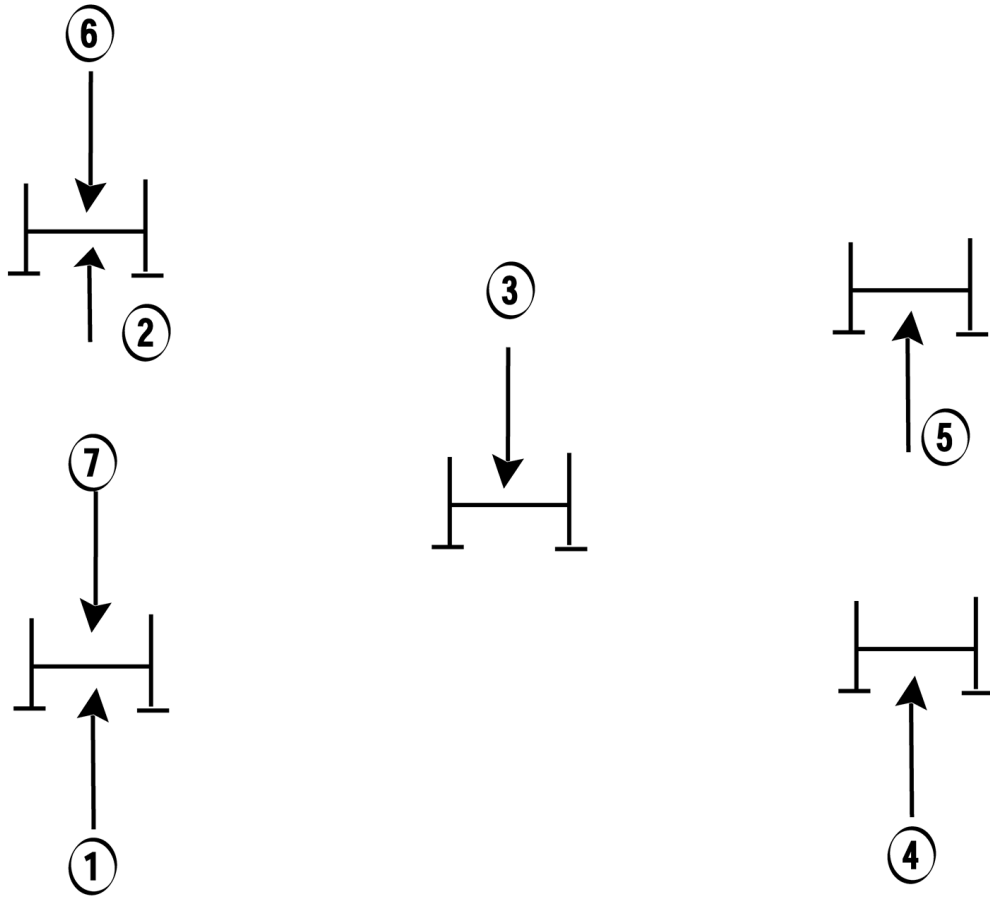

2026 TN State 4-H Horse Show

606 - Miniature Trail

Show Date: 06-26-2026

www.HorseShowPatterns.com

www.HorseShowPatterns.com

[MHP/HO-6]

Pattern Provided by:

2026 TN State 4-H Horse Show

607 - Miniature Hunter (Jumper)

Show Date: 06-26-2026

w w w . H o r s e S h o w P a t t e r n s . c o m

w w w . H o r s e S h o w P a t t e r n s . c o m

Pattern Provided by:

[MHP/H-7]

2026 TN State 4-H Horse Show

Class 609 – Miniature Reinsmanship

1. Be ready at A
2. Normal trot
3. Extended trot 3/4 of a circle right
4. Normal trot corner and 3/4 of circle left
5. Extended trot half circle
6. Walk
7. Stop
8. Back one-horse length
9. Walk out on loose rein