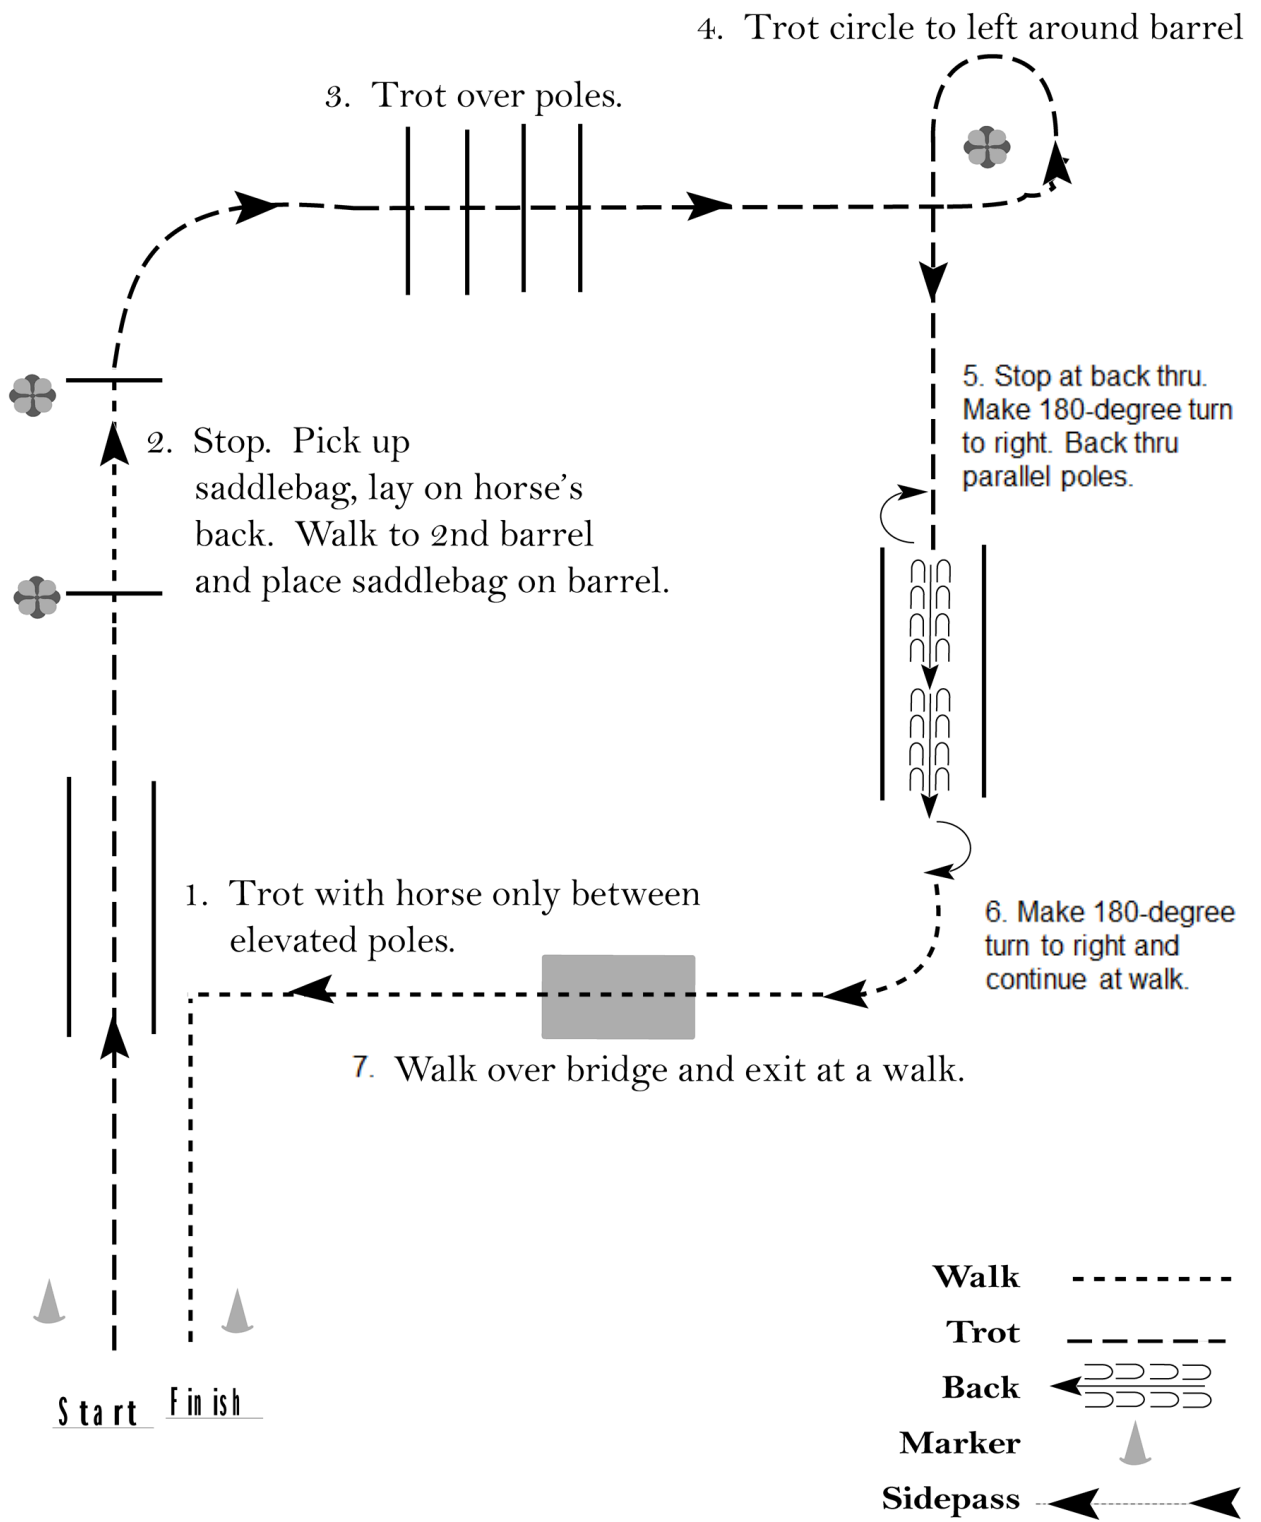

2026 TN State 4-H Horse Show

606 - Miniature Trail

Show Date: 06-26-2026

www.HorseShowPatterns.com

www.HorseShowPatterns.com

[MHP/HO-6]

Pattern Provided by:

2026 TN State 4-H Horse Show

607 - Miniature Hunter (Jumper)

Show Date: 06-26-2026

w w w . H o r s e S h o w P a t t e r n s . c o m

w w w . H o r s e S h o w P a t t e r n s . c o m

Pattern Provided by:

[MHP/H-7]

2026 TN State 4-H Horse Show

Class 609 – Miniature Reinsmanship

1. Be ready at A
2. Normal trot
3. Extended trot 3/4 of a circle right
4. Normal trot corner and 3/4 of circle left
5. Extended trot half circle
6. Walk
7. Stop
8. Back one-horse length
9. Walk out on loose rein